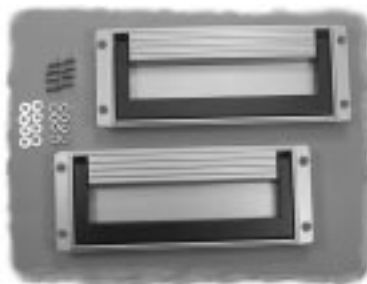

Handles & Feet

1427J

- 8.5" (216mm) long
- .77" (20mm) width
- .19" (5mm) height
- 7.25" (184mm) mounting centers
- chrome caps on a fluted soft vinyl strap with a spring steel core
- 50 lb. (23 kg) load capacity
- hardware included

M3255-2001

- 7.6" (194mm) length
- 3" (76mm) height
- .83" (21mm) depth
- silver steel tray
- folding black matte handle
- handle is 6.4" (164mm) wide and 2.3" (59mm) high
- carry capacity of 220 lbs. per pair
- hardware not included
- sold in pairs

1427K

- 5" (128mm) length
- 3.5" (90mm) height
- .68" (17mm) depth
- black plastic tray with grey plastic folding handle
- handle is 4.1" (104mm) wide and 2.5" (63mm) high
- steady load capacity of 75 lbs. per handle
- simple installation: secured by 2 clips (included)

M797-24

- 1.1" (27mm) length
- .64" (16mm) height
- .55" (14mm) depth
- black polyamic fixed rear legs
- hardware included
- sold in pairs

M262-01

- 5.9" (150mm) length
- 4.1" (105mm) height
- .65" (17mm) depth
- galvanized steel, flush mount screw down tray
- polished aluminum handle
- handle is 4.7" (120mm) wide and 3" (77mm) high
- steady load capacity of 330 lbs. per pair
- hardware included
- sold in pairs