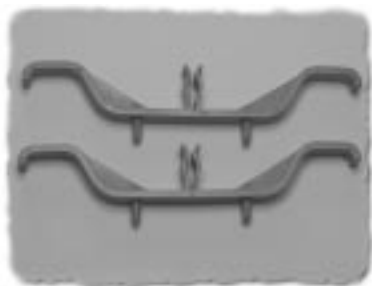

M797-24

- 1.1" (27mm) length
- .64" (16mm) height
- .55" (14mm) depth
- black polyamic fixed rear legs
- hardware included
- sold in pairs

M262-01

- 5.9" (150mm) length
- 4.1" (105mm) height
- .65" (17mm) depth
- galvanized steel, flush mount screw down tray
- polished aluminum handle
- handle is 4.7" (120mm) wide and 3" (77mm) high
- steady load capacity of 330 lbs. per pair
- hardware included
- sold in pairs

M3784-7001

- 2.6" (67mm) length (in closed position)
- 1.8" (46mm) height (in open position)
- black polyamide spring locked folding legs
- hardware included
- sold in pairs

M263-1

- 5.1" (130mm) length
- 3.6" (91mm) height
- .79" (20mm) depth
- black steel tray
- folding, spring loaded polished steel handle
- handle is 4" (102mm) wide and 2.3" (59mm) high
- steady load capacity of 275 lbs. per pair
- hardware not included
- sold in pairs

1427X

- 2.5" (63mm) length (in closed position)
- 1.35" (34mm) height (in open position)
- white ABS plastic folding legs
- sold in pairs

Cable Wraps, Rubber Feet & Bails

M795

- 4.8" (122mm) overall length
- grey plastic cord wrap
- simple installation: secured by two clips each (included)
- sold in pairs

M795-2

- 5" (126mm) overall length
- zinc plated cord wrap
- mounting hardware not included
- sold in pairs

RUBBER FEET

1421T2

1421T3

1421T4

1421T5CL

1421T6CL