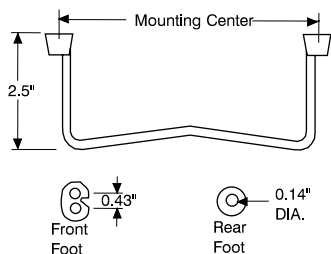

1421T7

1421T8BK

1421T9BK

Rubber Feet						
Part Number	Description	Color	Dimensions		Style	Pkg. Qty
1421T2	Self-adhesive	Black	.5" x .14"	12.7 x 3.5 mm	Flat Round	24
1421T2CL	Self-adhesive	Clear	.5" x .14"	12.7 x 3.5 mm	Flat Round	24
1421T2GY	Self-adhesive	Grey	.5" x .14"	12.7 x 3.5 mm	Flat Round	24
1421T3	Self-adhesive	Black	.5" x .23"	12.7 x 5.8 mm	Square	24
1421T4	Self-adhesive	Black	.81" x .30"	20.5 x 7.6 mm	Square	24
1421T5BK	Self-adhesive	Black	.44" x .20"	11.1 x 5 mm	Hemisphere	24
1421T5CL	Self-adhesive	Clear	.44" x .20"	11.1 x 5 mm	Hemisphere	24
1421T6CL	Self-adhesive	Clear	.31" x .09"	7.9 x 2.2 mm	Flat Round	24
1421T7	Screw-on	Black	.75" x .5"	19 x 12.7 mm	Round	24
1421T8BK	Self-adhesive	Black	.47" x .12"	12.1 x 3.1 mm	Square	24
1421T9BK	Self-adhesive	Black	.88" x .40"	22.35 x 10.16 mm	Round	24

BAILS

Bails - (Tilt Stand)		
Part Number	Mounting Centers	
	inches	mm
1427D5	5.5	139.7
1427D7	7.0	177.8
1427D10	10.0	254.0

Accessories

CANADA
Guelph, Ontario (519) 822-2960
St. Laurent, Quebec (514) 343-9010
USA
Cheektowaga, NY (716) 651-0086